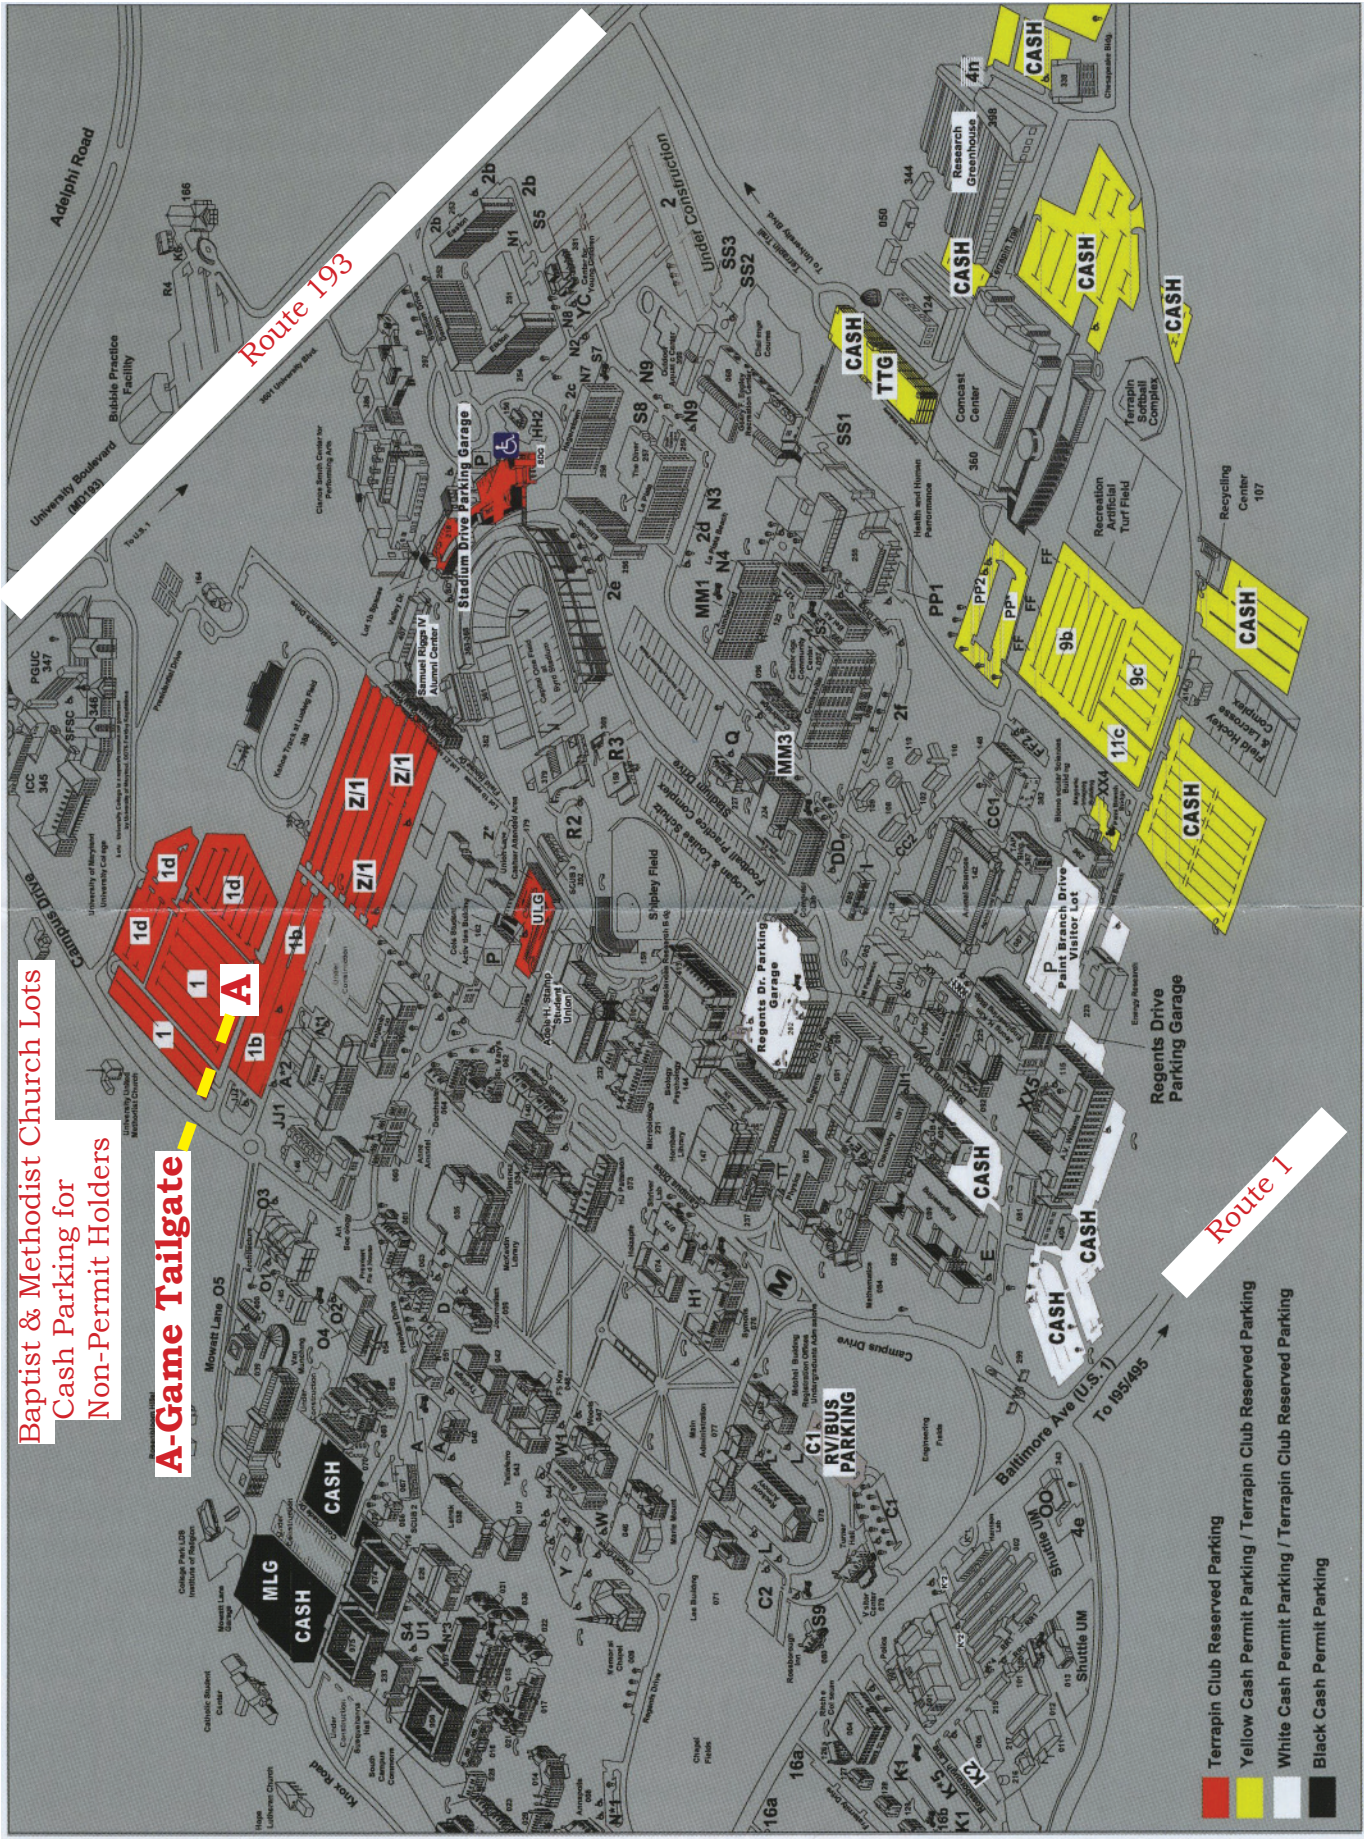

2009 MARYLAND FOOTBALL PARKING MAP

Baptist & Methodist Church Lots
Cash Parking for
Non-Permit Holders

A-Game Tailgate

- Terrapin Club Reserved Parking
- Yellow Cash Permit Parking / Terrapin Club Reserved Parking
- White Cash Permit Parking / Terrapin Club Reserved Parking
- Black Cash Permit Parking