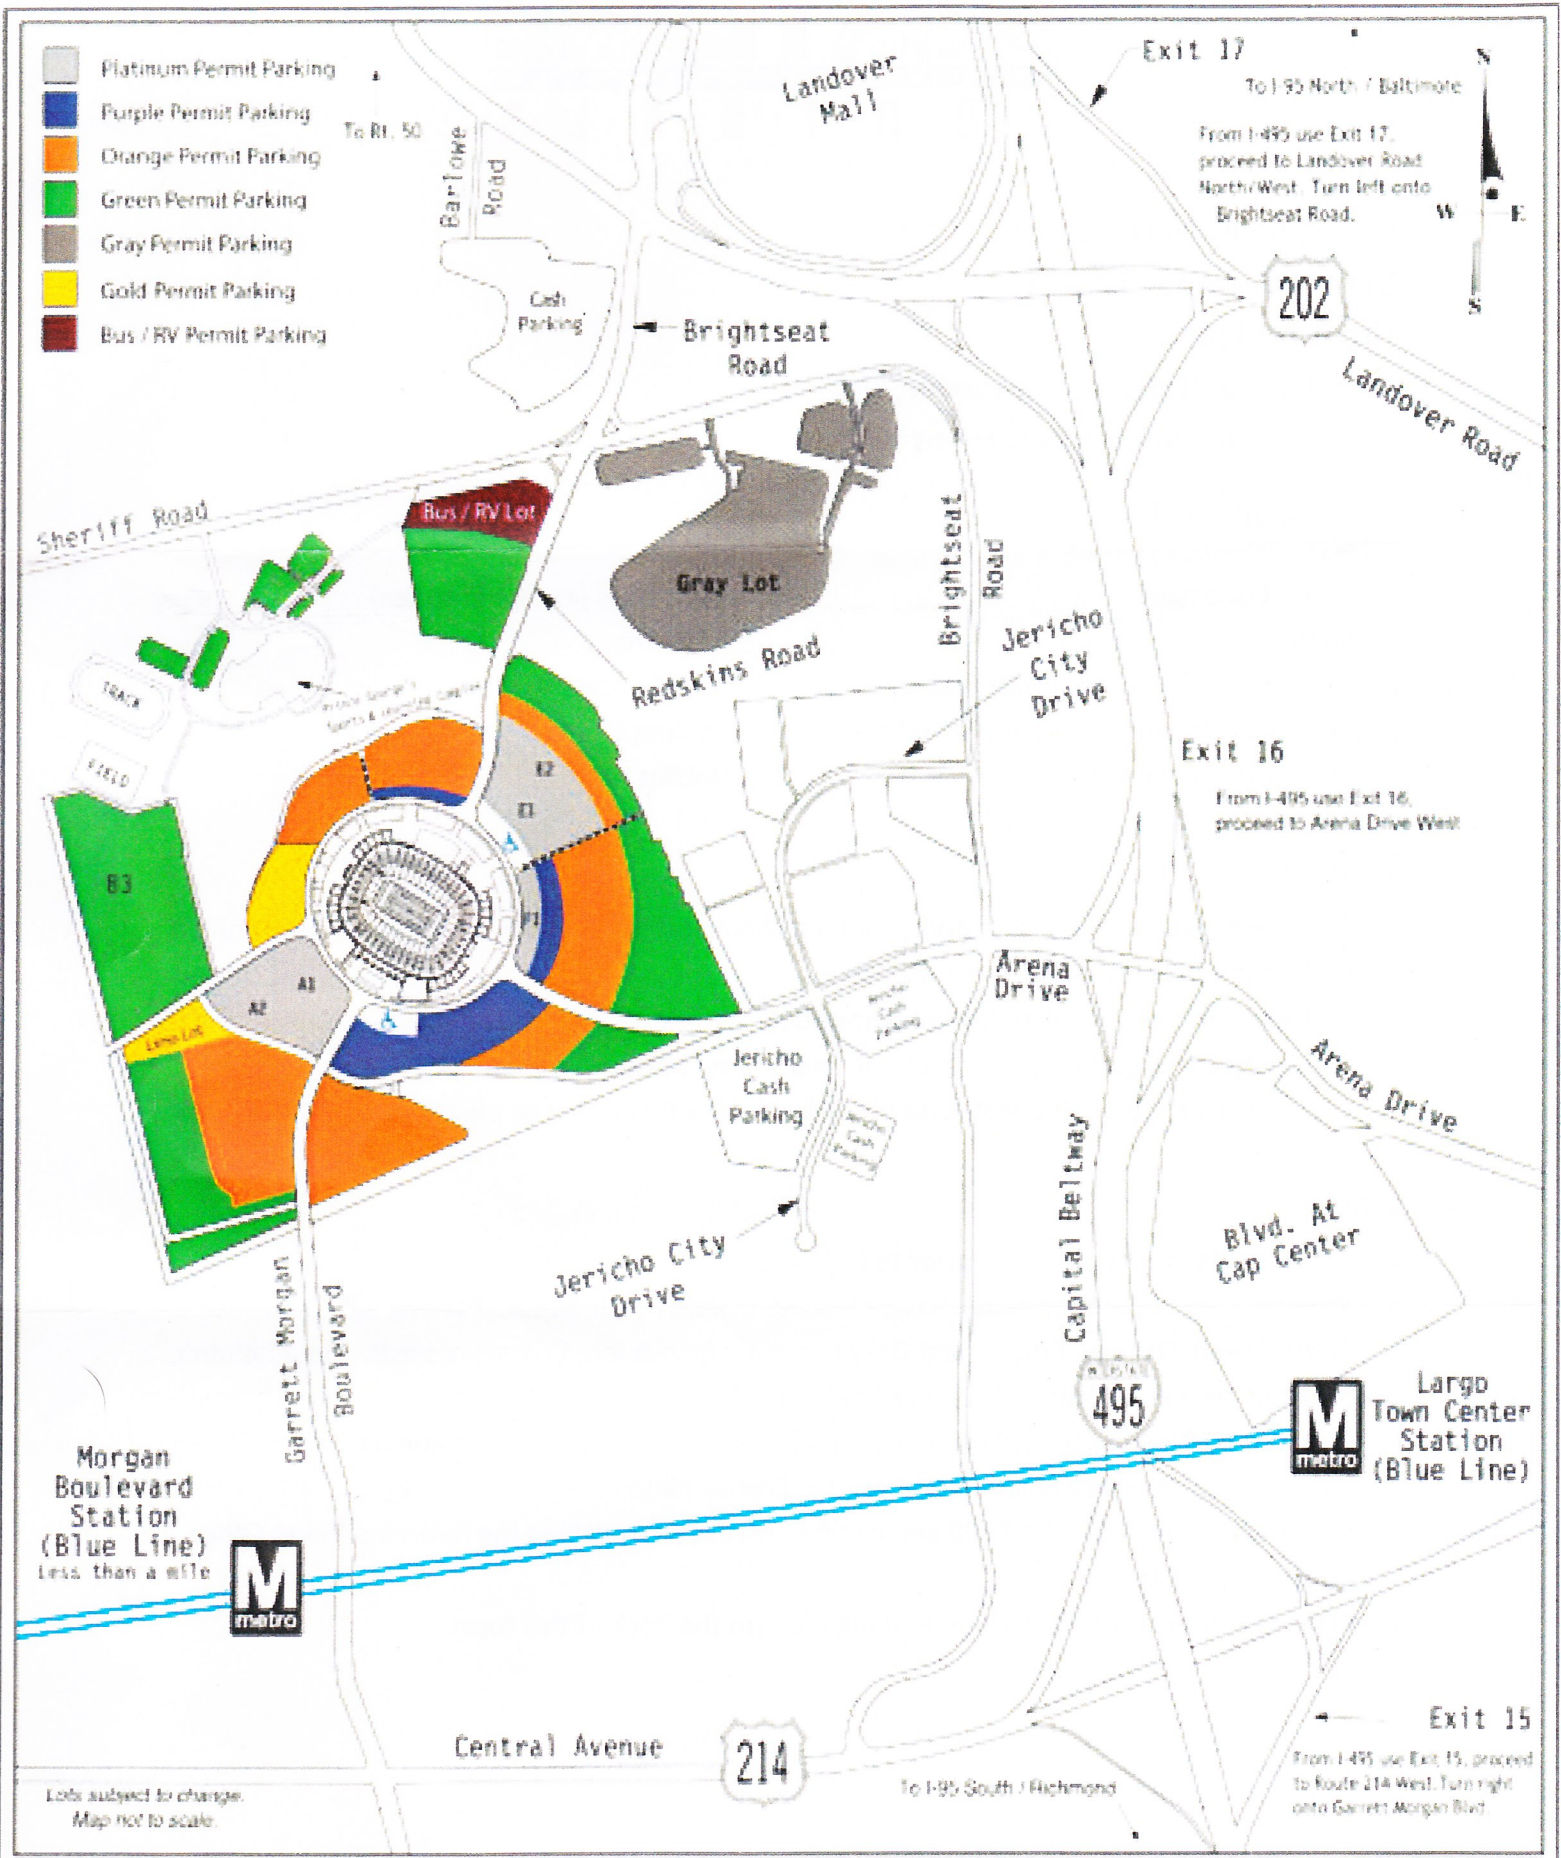

FedExField PARKING GUIDE

-  Platinum Permit Parking
-  Purple Permit Parking
-  Orange Permit Parking
-  Green Permit Parking
-  Gray Permit Parking
-  Gold Permit Parking
-  Bus / RV Permit Parking

Exit 17
To I-95 North / Baltimore

From I-495 use Exit 17, proceed to Landover Road North/West. Turn left onto Brightseat Road.

Exit 16
From I-495 use Exit 16, proceed to Arena Drive West

Exit 15
From I-495 use Exit 15, proceed to Route 214 West. Turn right onto Garrett Morgan Blvd.

Lots subject to change.
Map not to scale.