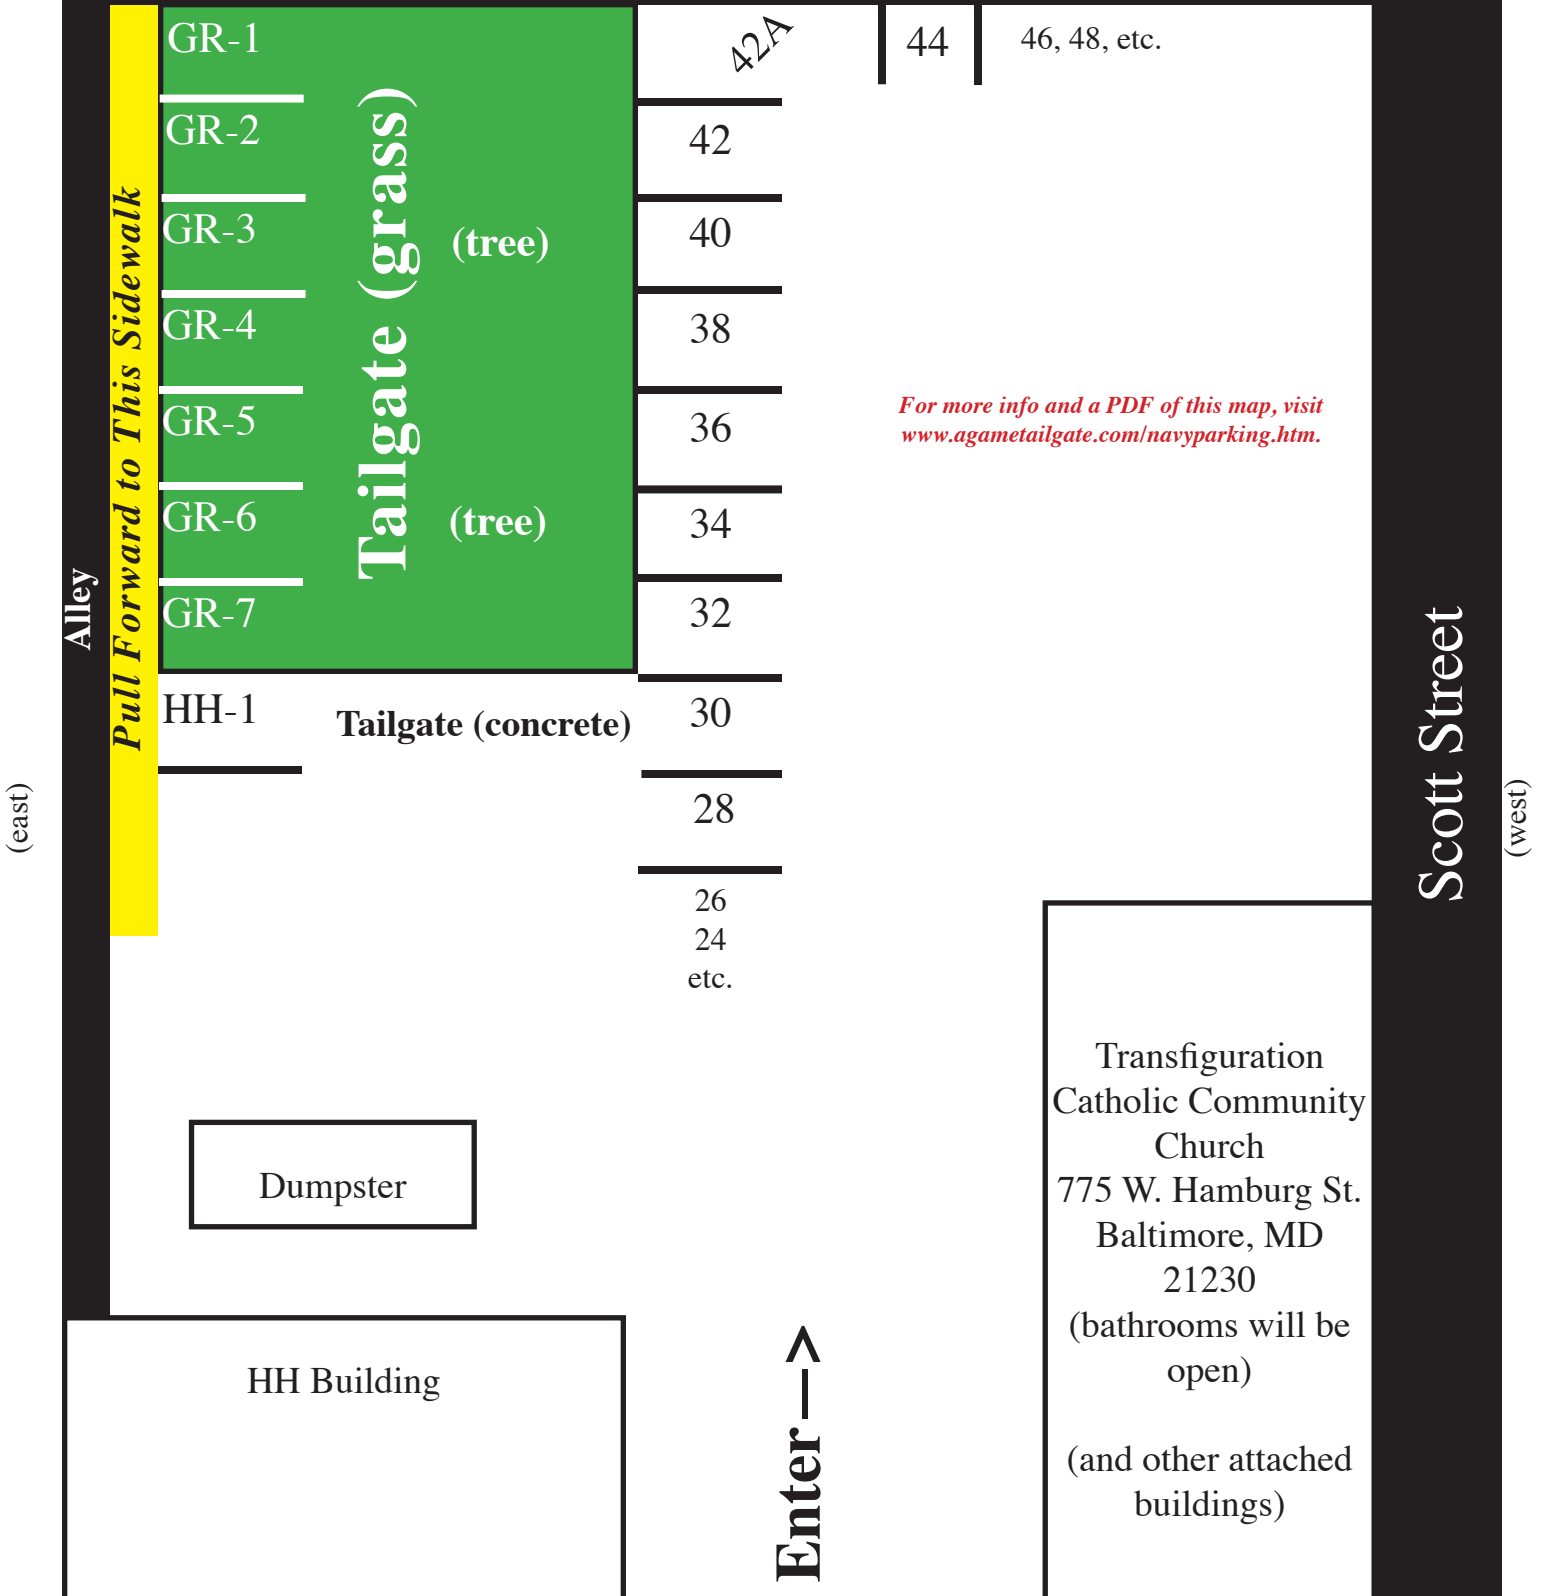

TCCC Lot Map (not drawn to scale) **Wear Red!**

South End of Lot

<<< — stadium is 3 blocks east • Hamburg Street

(north)